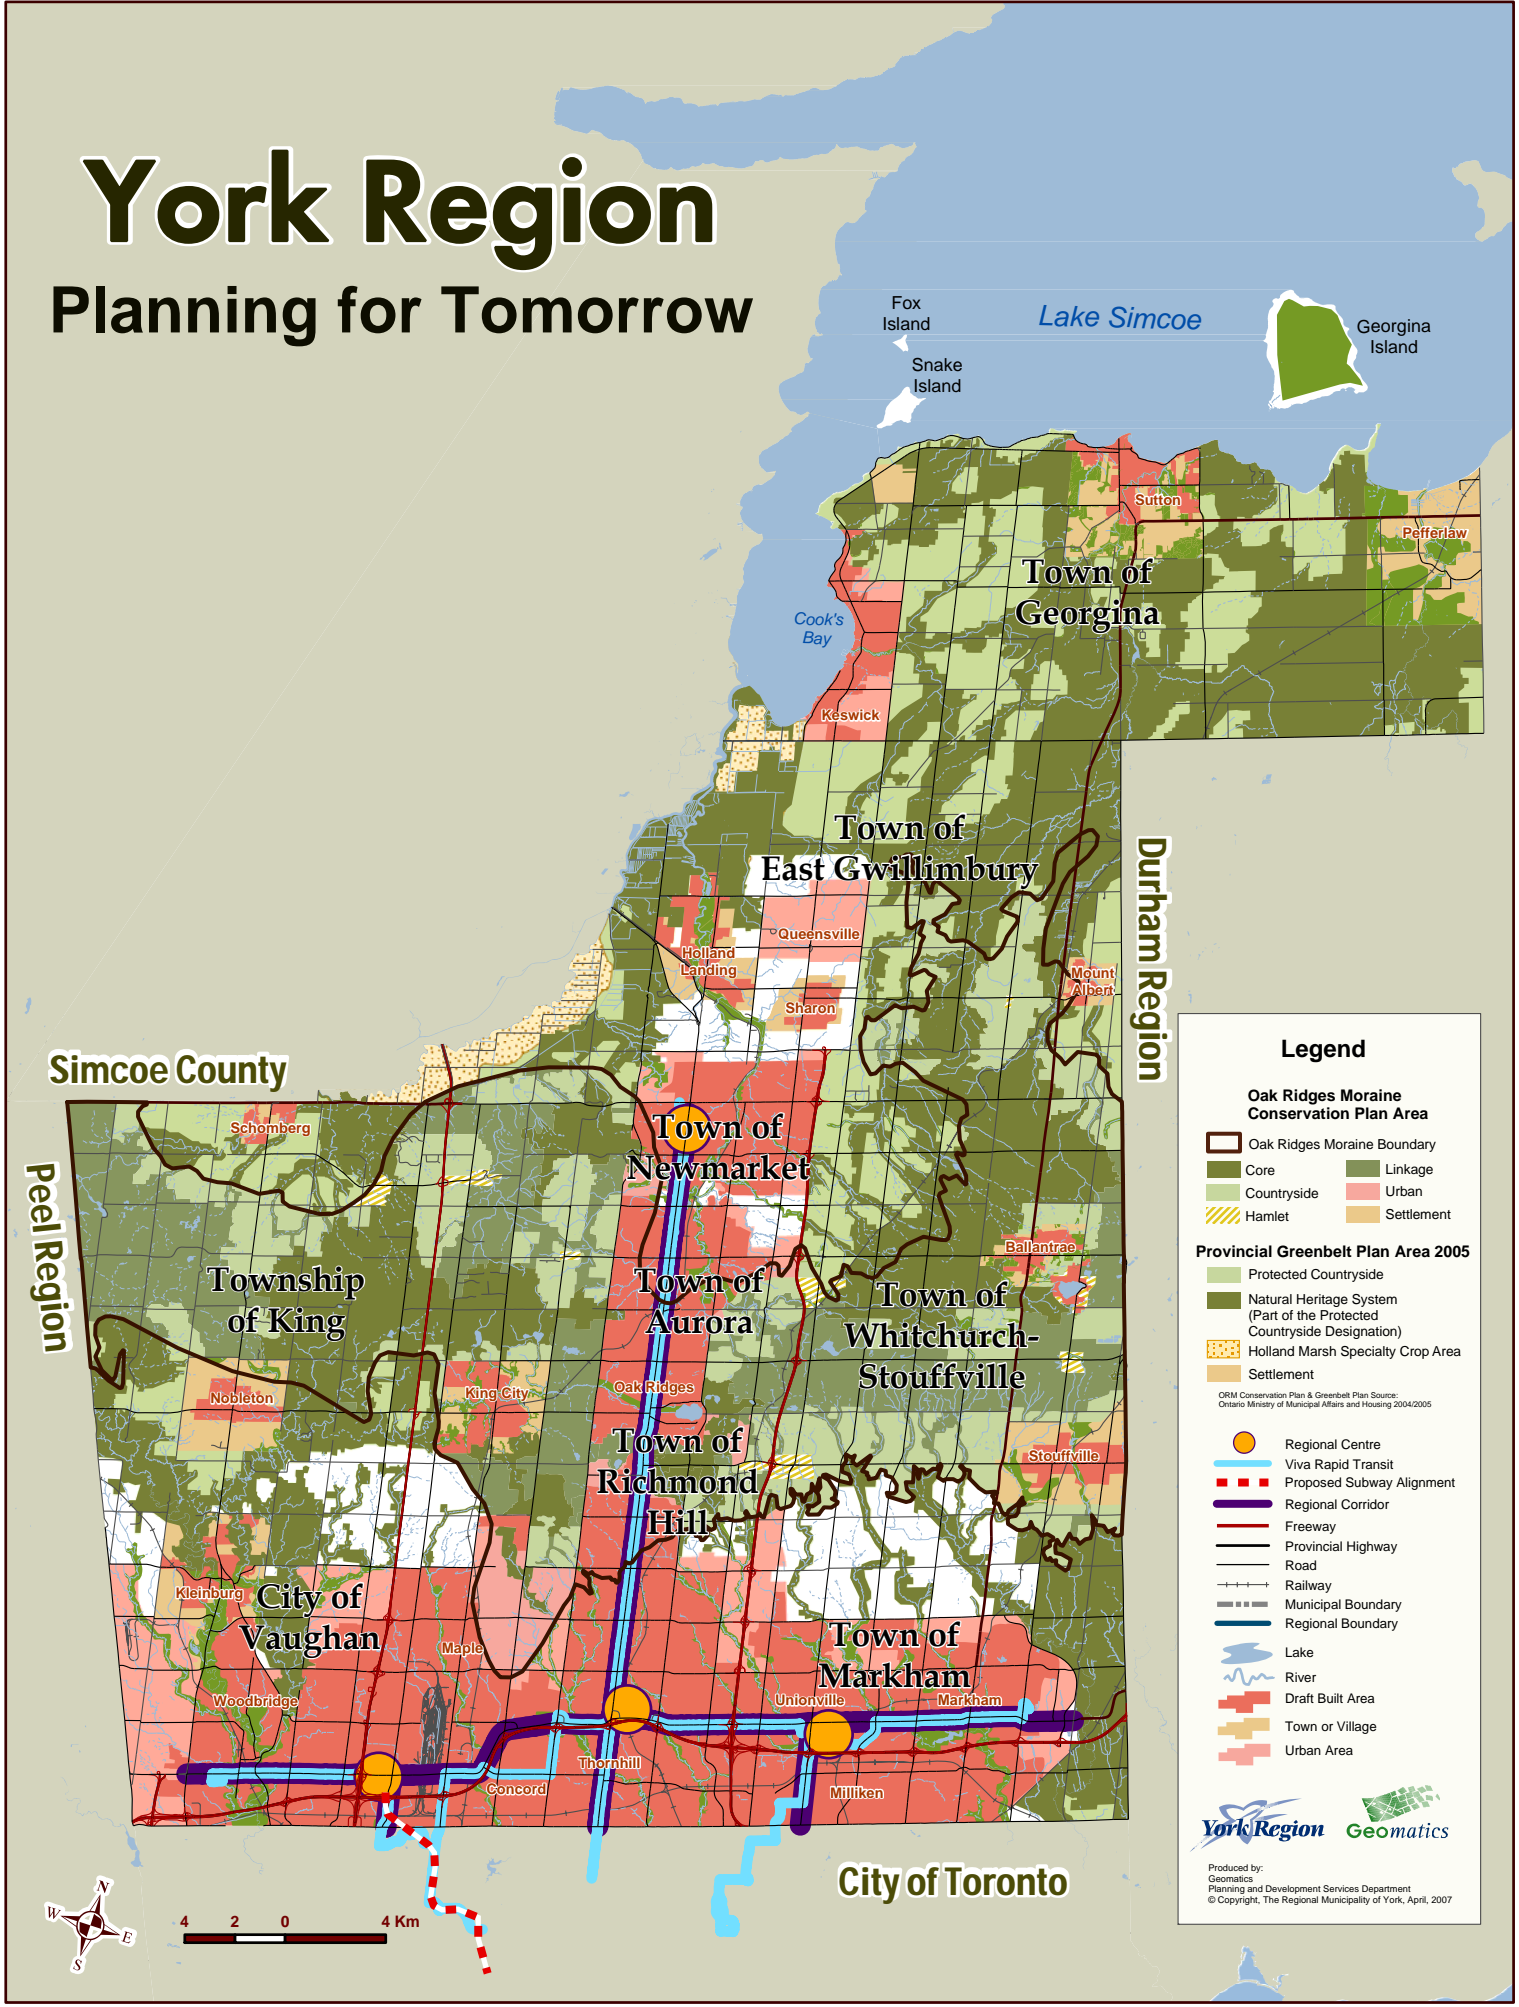

# York Region

## Planning for Tomorrow

Durham Region

### Legend

**Oak Ridges Moraine Conservation Plan Area**

- Oak Ridges Moraine Boundary
- Core
- Countryside
- Hamlet
- Linkage
- Urban
- Settlement

**Provincial Greenbelt Plan Area 2005**

- Protected Countryside
- Natural Heritage System (Part of the Protected Countryside Designation)
- Holland Marsh Specialty Crop Area
- Settlement

ORM Conservation Plan & Greenbelt Plan Source: Ontario Ministry of Municipal Affairs and Housing 2004/2005

- Regional Centre
- Viva Rapid Transit
- Proposed Subway Alignment
- Regional Corridor
- Freeway
- Provincial Highway
- Road
- Railway
- Municipal Boundary
- Regional Boundary
- Lake
- River
- Draft Built Area
- Town or Village
- Urban Area