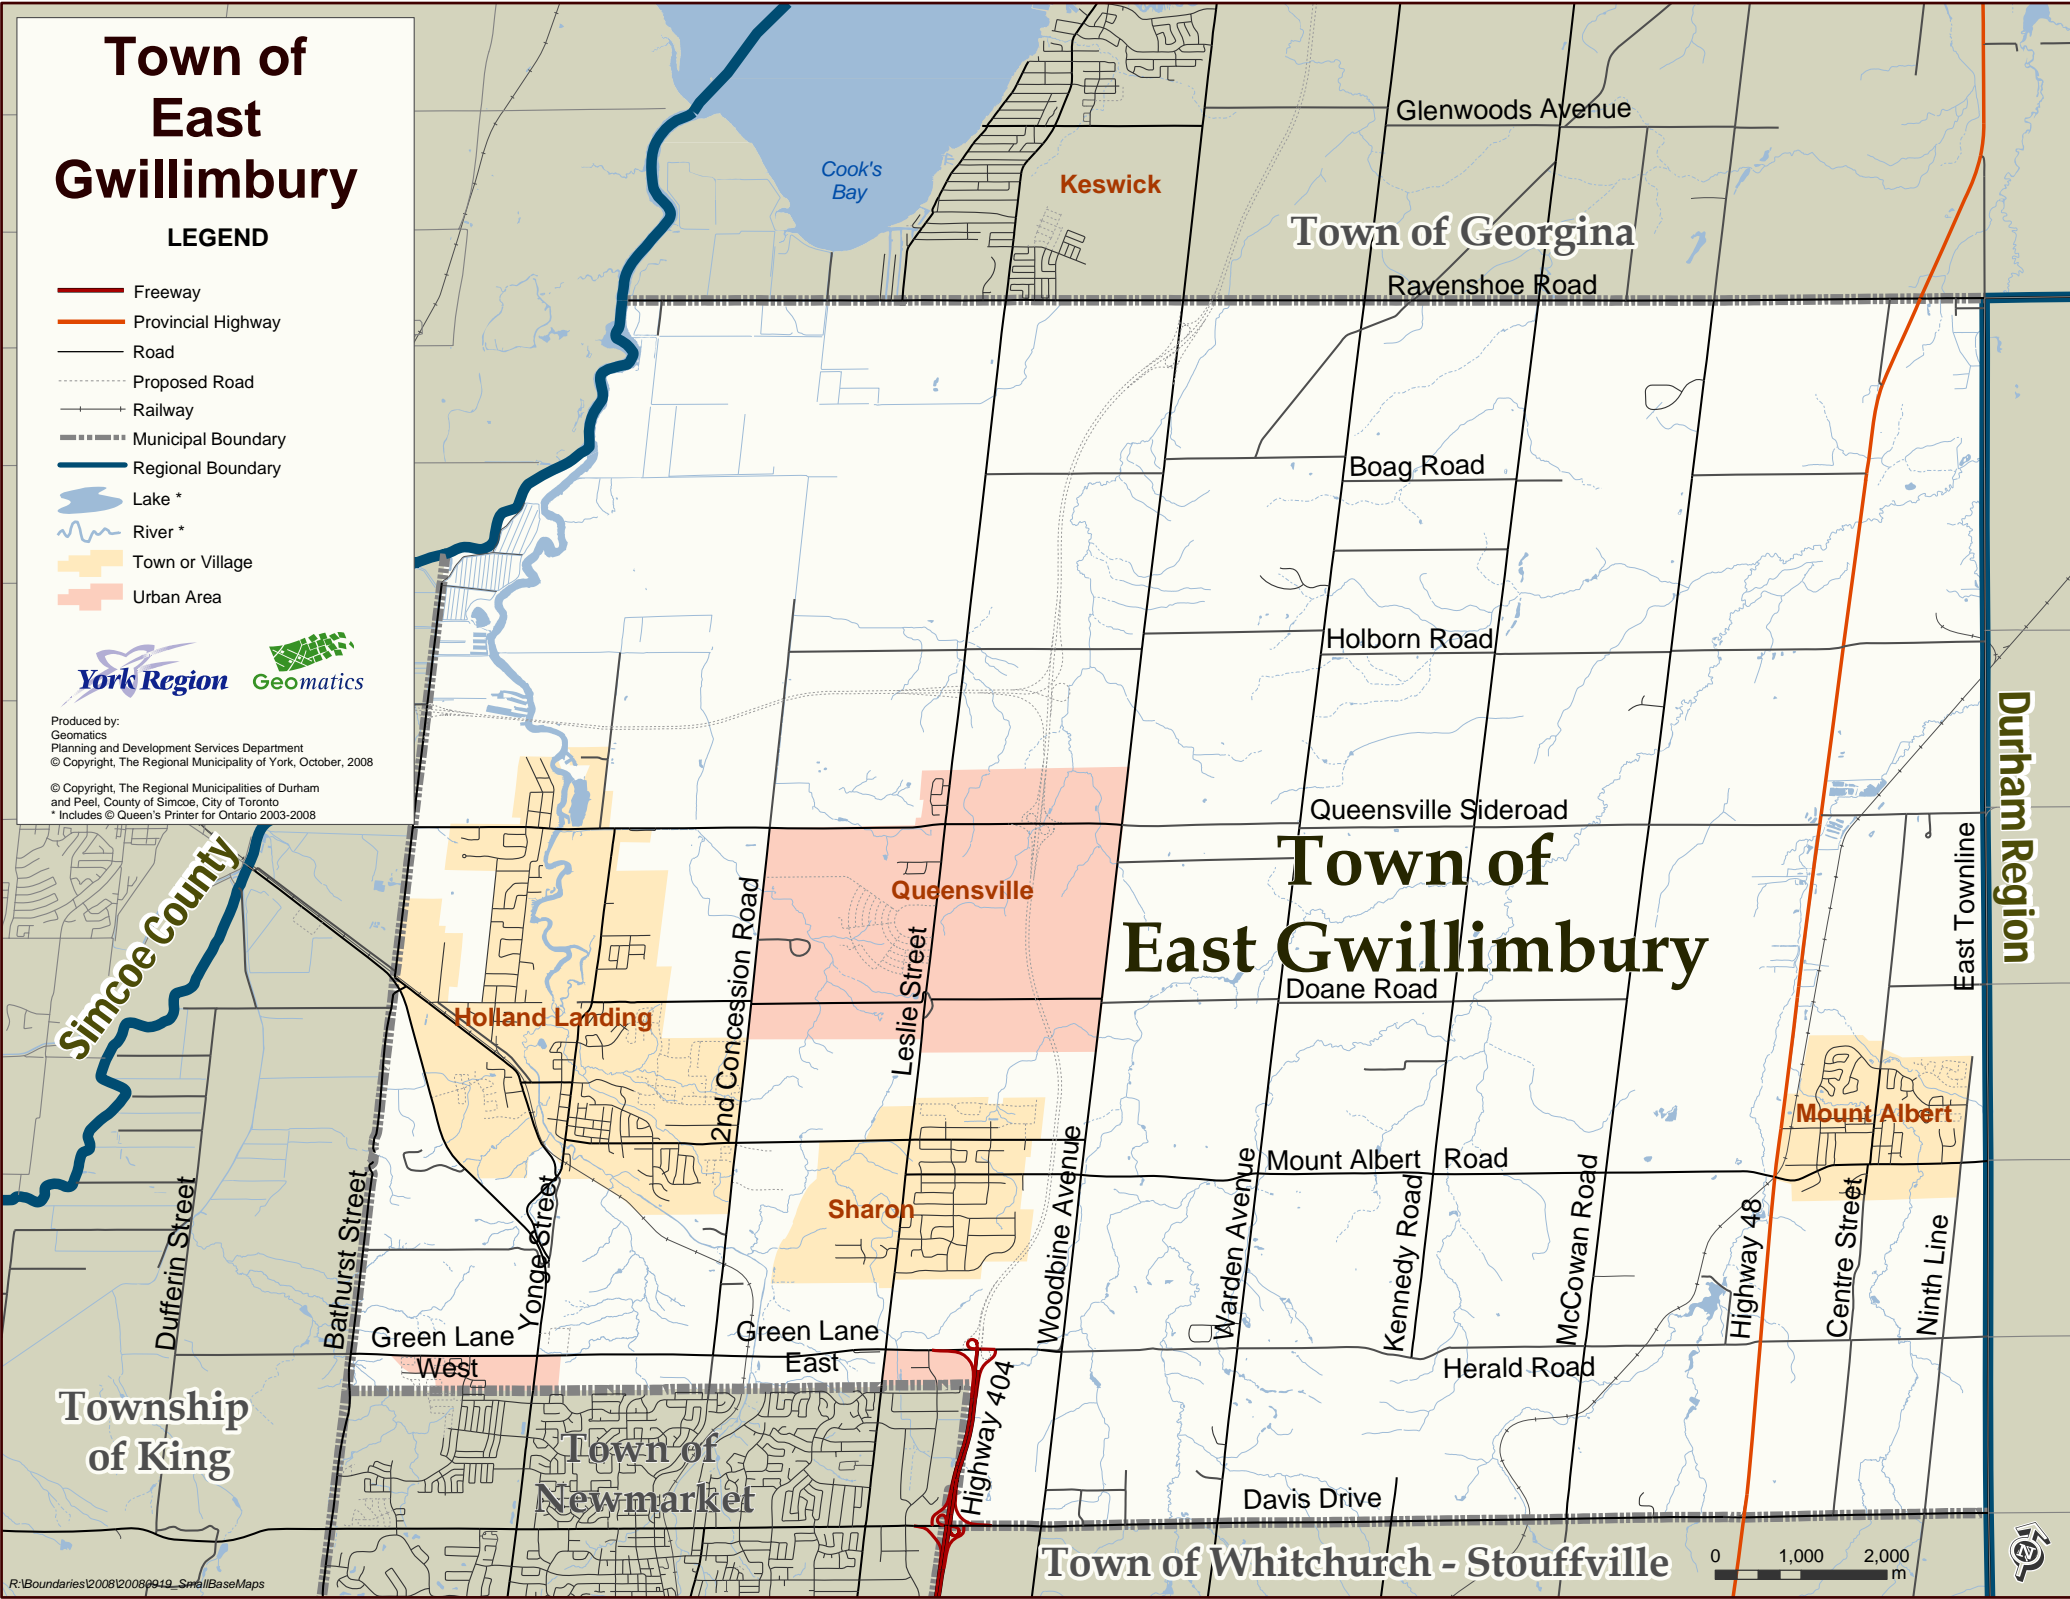

Town of East Gwillimbury

LEGEND

- Freeway
- Provincial Highway
- Road
- Proposed Road
- Railway
- Municipal Boundary
- Regional Boundary
- Lake *
- River *
- Town or Village
- Urban Area

Produced by:
Geomatics
Planning and Development Services Department
© Copyright, The Regional Municipality of York, October, 2008

Durham Region